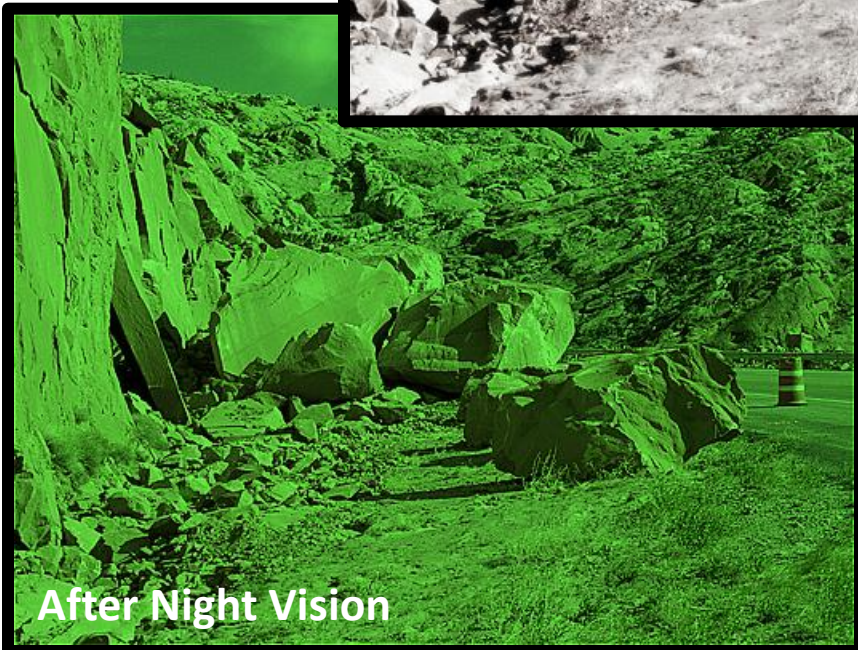

After Infra Red

After Night Vision

Panel & Sliders (AE)

+ Style

Selected preset:

- + **Night Vision** – Green Night Vision look.
- + **Thermal Vision** – Thermal Vision camera look.
- + **Infra Red** – Infra Red photography look.
- + **X Ray** – X – Ray imaging look.
- + **Ultra Violet** – Ultra Violet lighten look.
- + **Heat Map** – Heat Map Look.