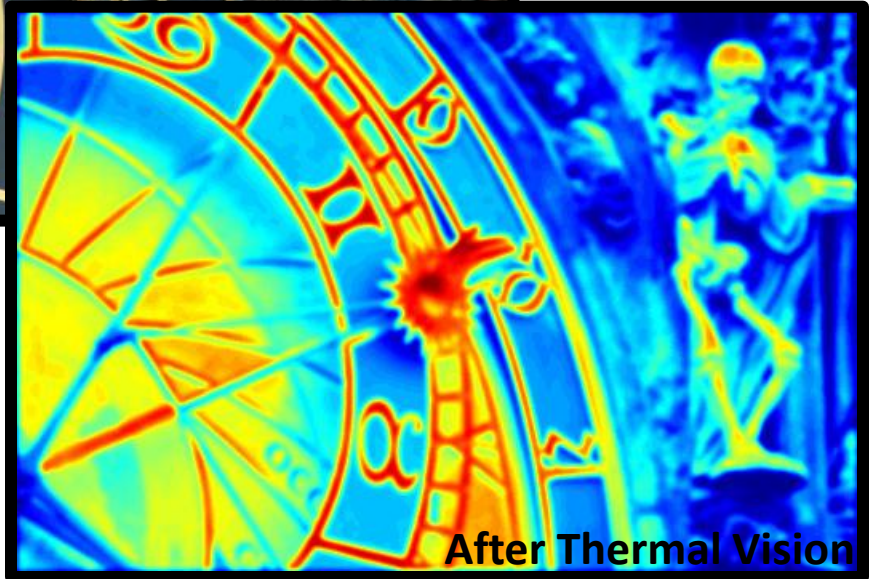

32bit

32 Bit color depth
internal processing

64bit

64 Bit compatible

Showcase

Showcase

Showcase

Before

After Infra Red

After Night Vision

Panel & Sliders (AE)

+ Style

Selected preset:

- + **Night Vision** – Green Night Vision look.
- + **Thermal Vision** – Thermal Vision camera look.
- + **Infra Red** – Infra Red photography look.
- + **X Ray** – X – Ray imaging look.
- + **Ultra Violet** – Ultra Violet lighten look.
- + **Heat Map** – Heat Map Look.