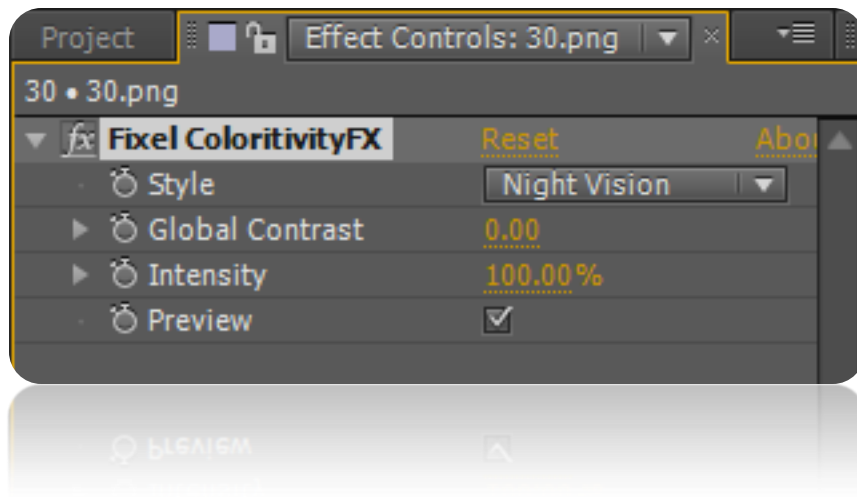

32bit

32 Bit color depth
internal processing

64bit

64 Bit compatible

Showcase

Showcase

Showcase

Before

After Infra Red

After Night Vision

Panel & Sliders (AE)

+ Style

Selected preset:

- + **Night Vision** – Green Night Vision look.
- + **Thermal Vision** – Thermal Vision camera look.
- + **Infra Red** – Infra Red photography look.
- + **X Ray** – X – Ray imaging look.
- + **Ultra Violet** – Ultra Violet lighten look.
- + **Heat Map** – Heat Map Look.